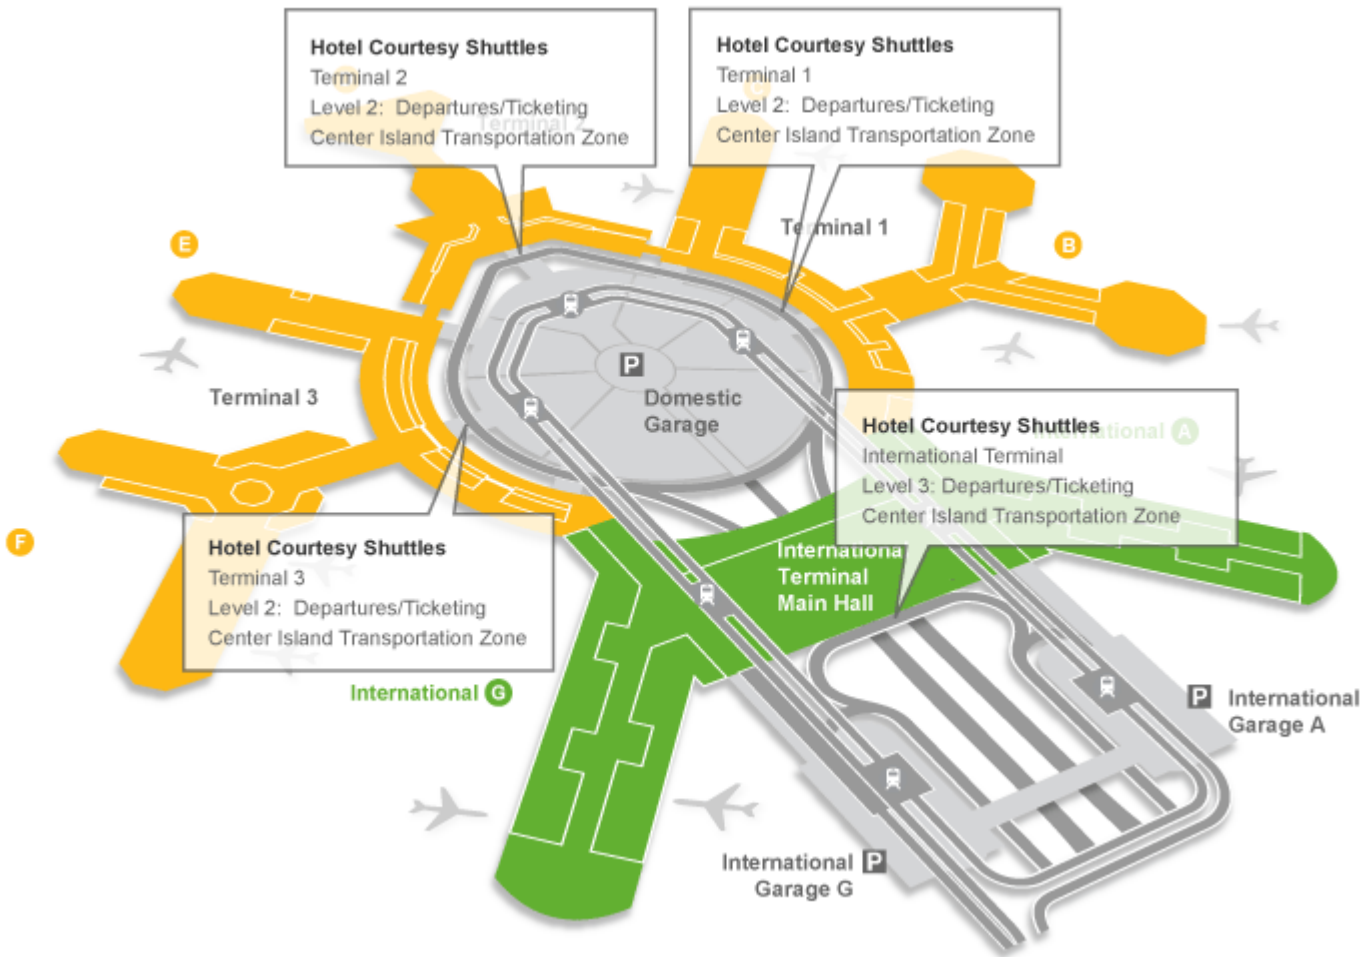

Airport Shuttle Pick Up

The Homewood Suites San Francisco Airport North provides a courtesy shuttle to and from SFO. Our shuttle will pick up from each terminal at the designated times below. To catch our shuttle, please proceed to **Level 2**, the Hotel Courtesy Shuttle zone is located on the center island of the Departures Level roadway at all terminals. Look for a black Bauer's Shuttle with our Hotel name and logo, Homewood Suites San Francisco Airport North and DoubleTree North Brisbane's logo. You may contact us at 1-650-589-1600 if you have any questions, phones are available in the shelters at each zone.