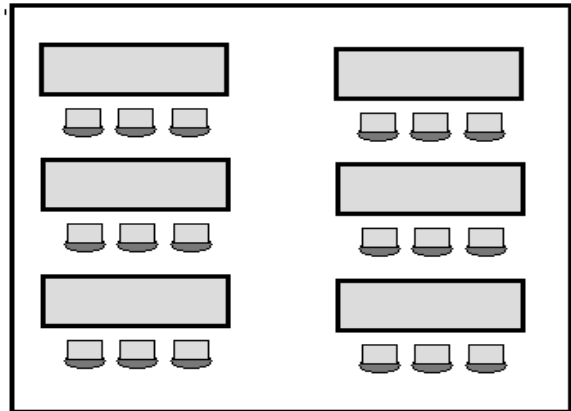

CORNER STONE

MEETING ROOM SETUP STYLES

THEATRE

CLASSROOM

U-SHAPE

SQUARE or BOARDROOM

CONFERENCE

BANQUET ROUNDS