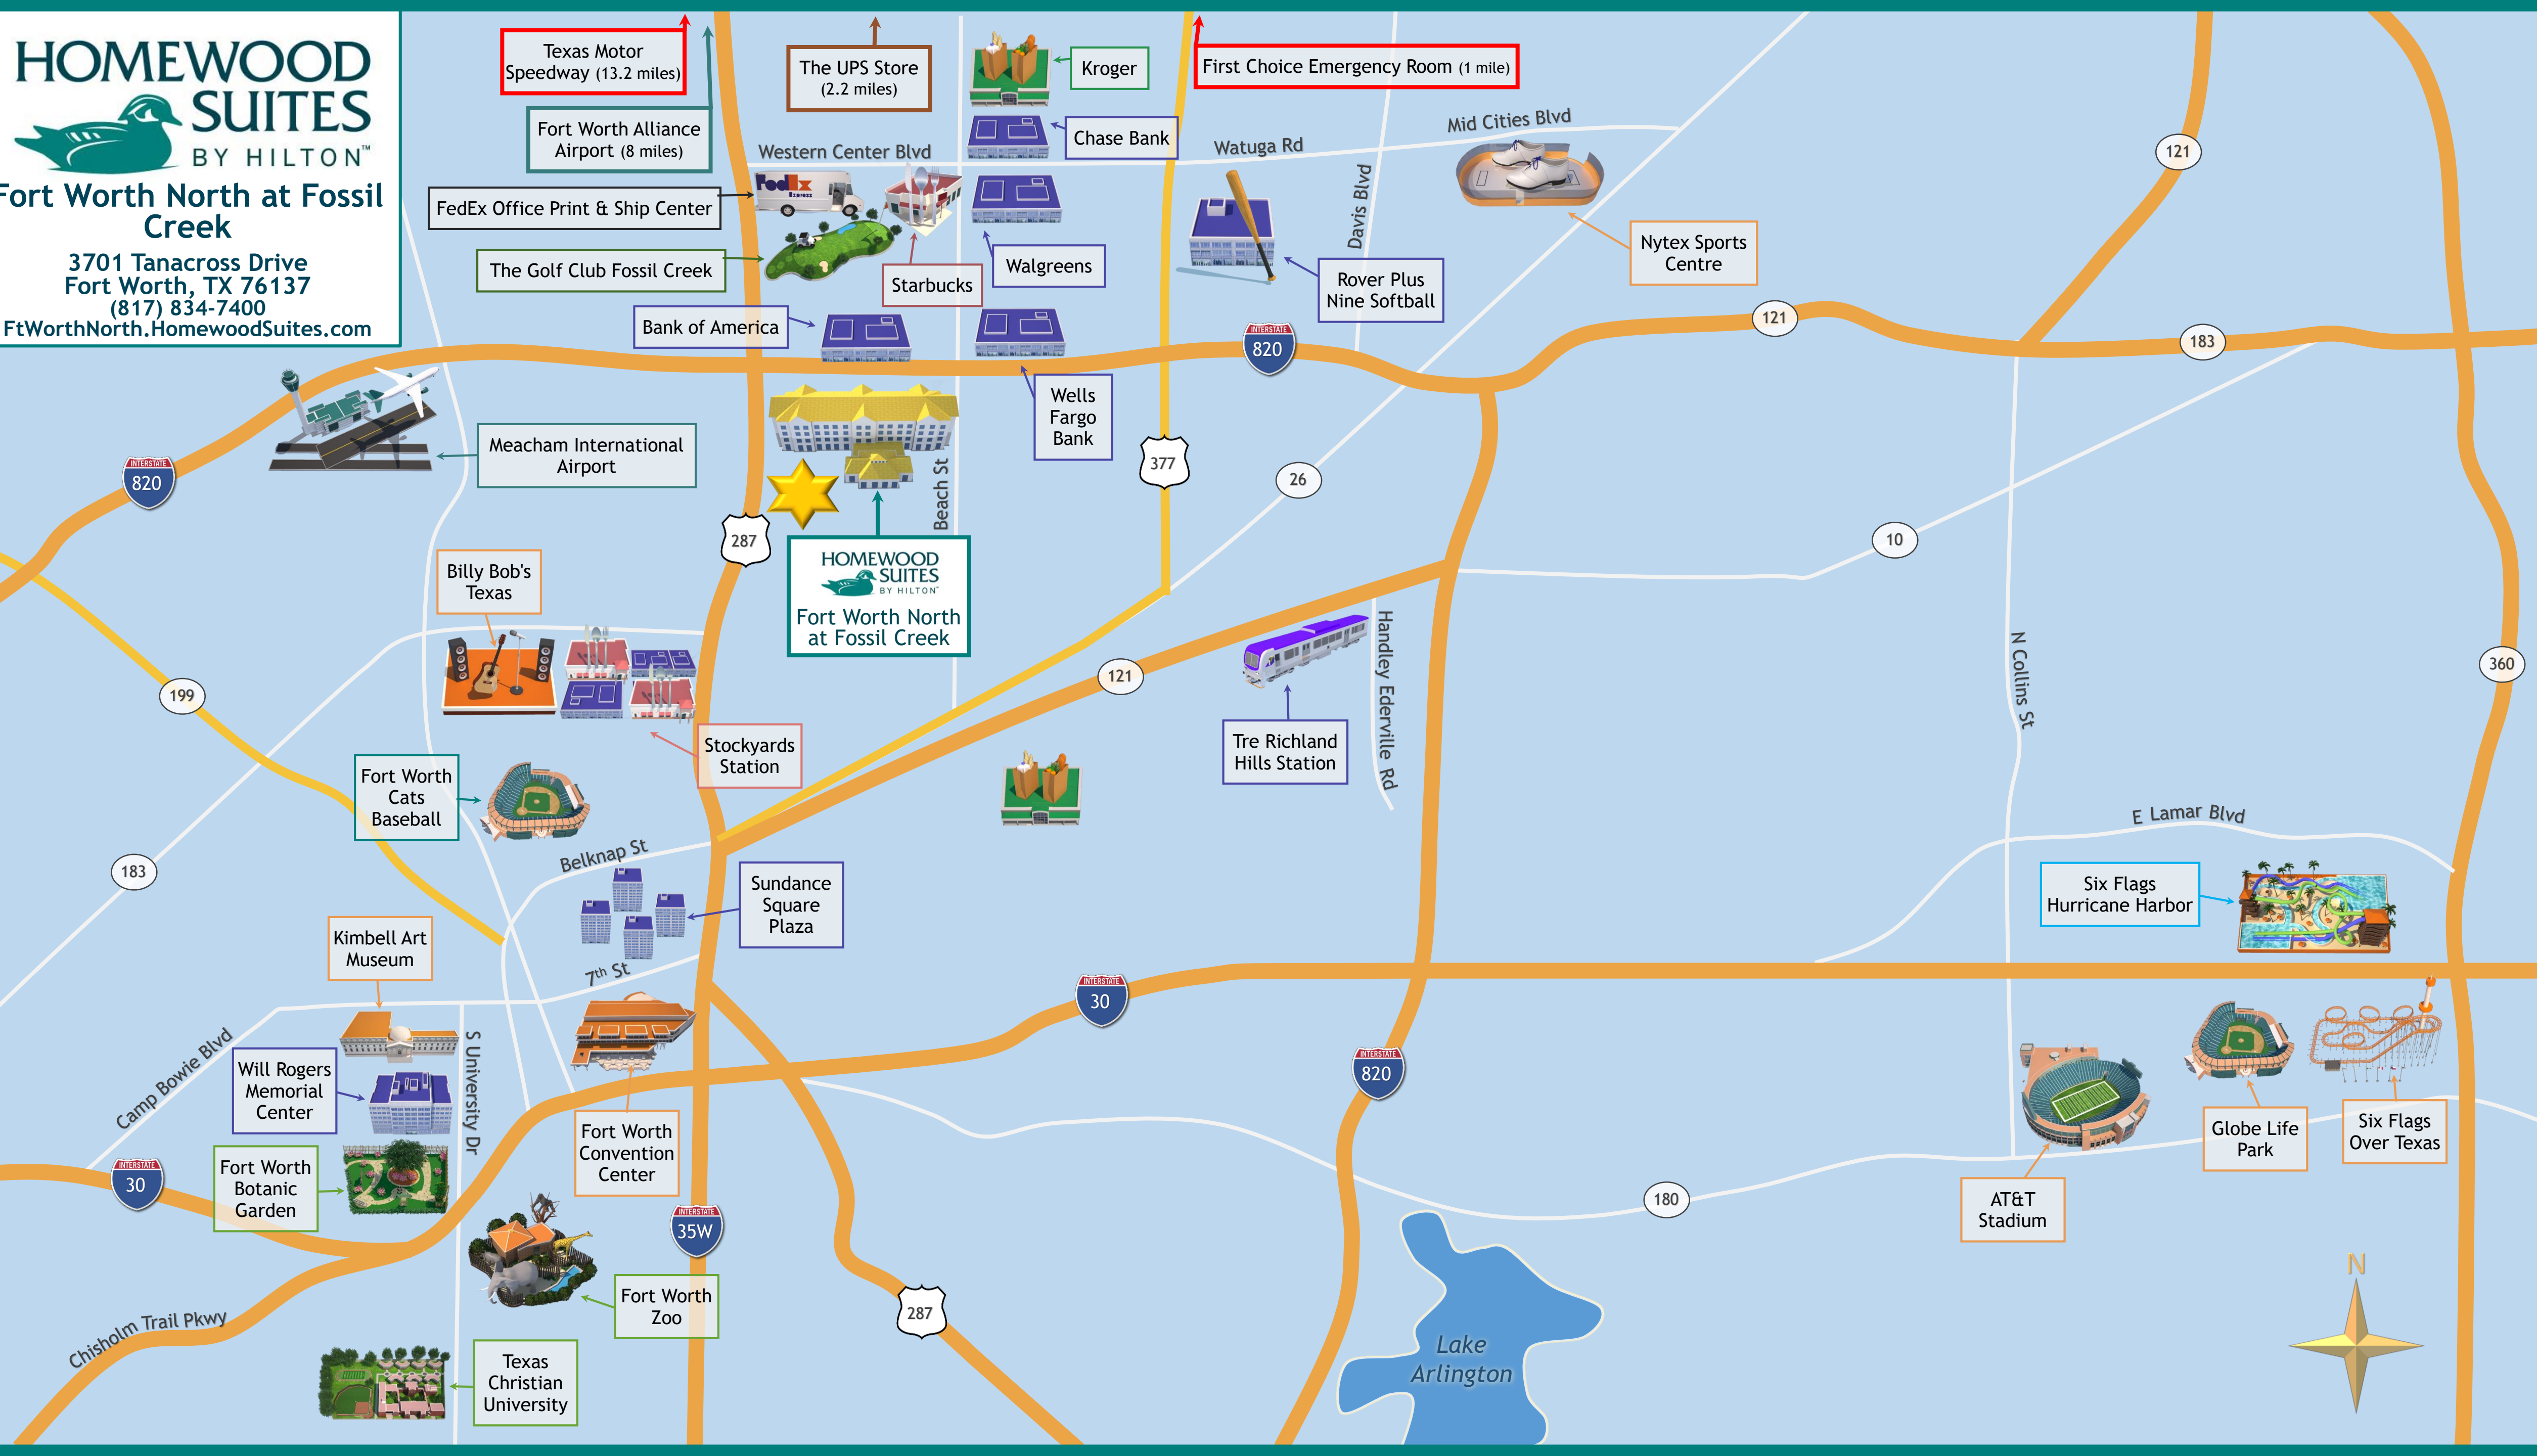

HOMWOOD SUITES BY HILTON™

Fort Worth North at Fossil Creek

3701 Tanacross Drive
Fort Worth, TX 76137
(817) 834-7400
FtWorthNorth.HomewoodSuites.com

Texas Motor Speedway (13.2 miles)

The UPS Store (2.2 miles)

First Choice Emergency Room (1 mile)

Fort Worth Alliance Airport (8 miles)

FedEx Office Print & Ship Center

The Golf Club Fossil Creek

Bank of America

Starbucks

Walgreens

Wells Fargo Bank

Rover Plus Nine Softball

Nytex Sports Centre

Meacham International Airport

Billy Bob's Texas

HOMWOOD SUITES BY HILTON™
Fort Worth North at Fossil Creek

Tre Richland Hills Station

Stockyards Station

Fort Worth Cats Baseball

AT&T Stadium

Globe Life Park

Six Flags Over Texas

Lake Arlington