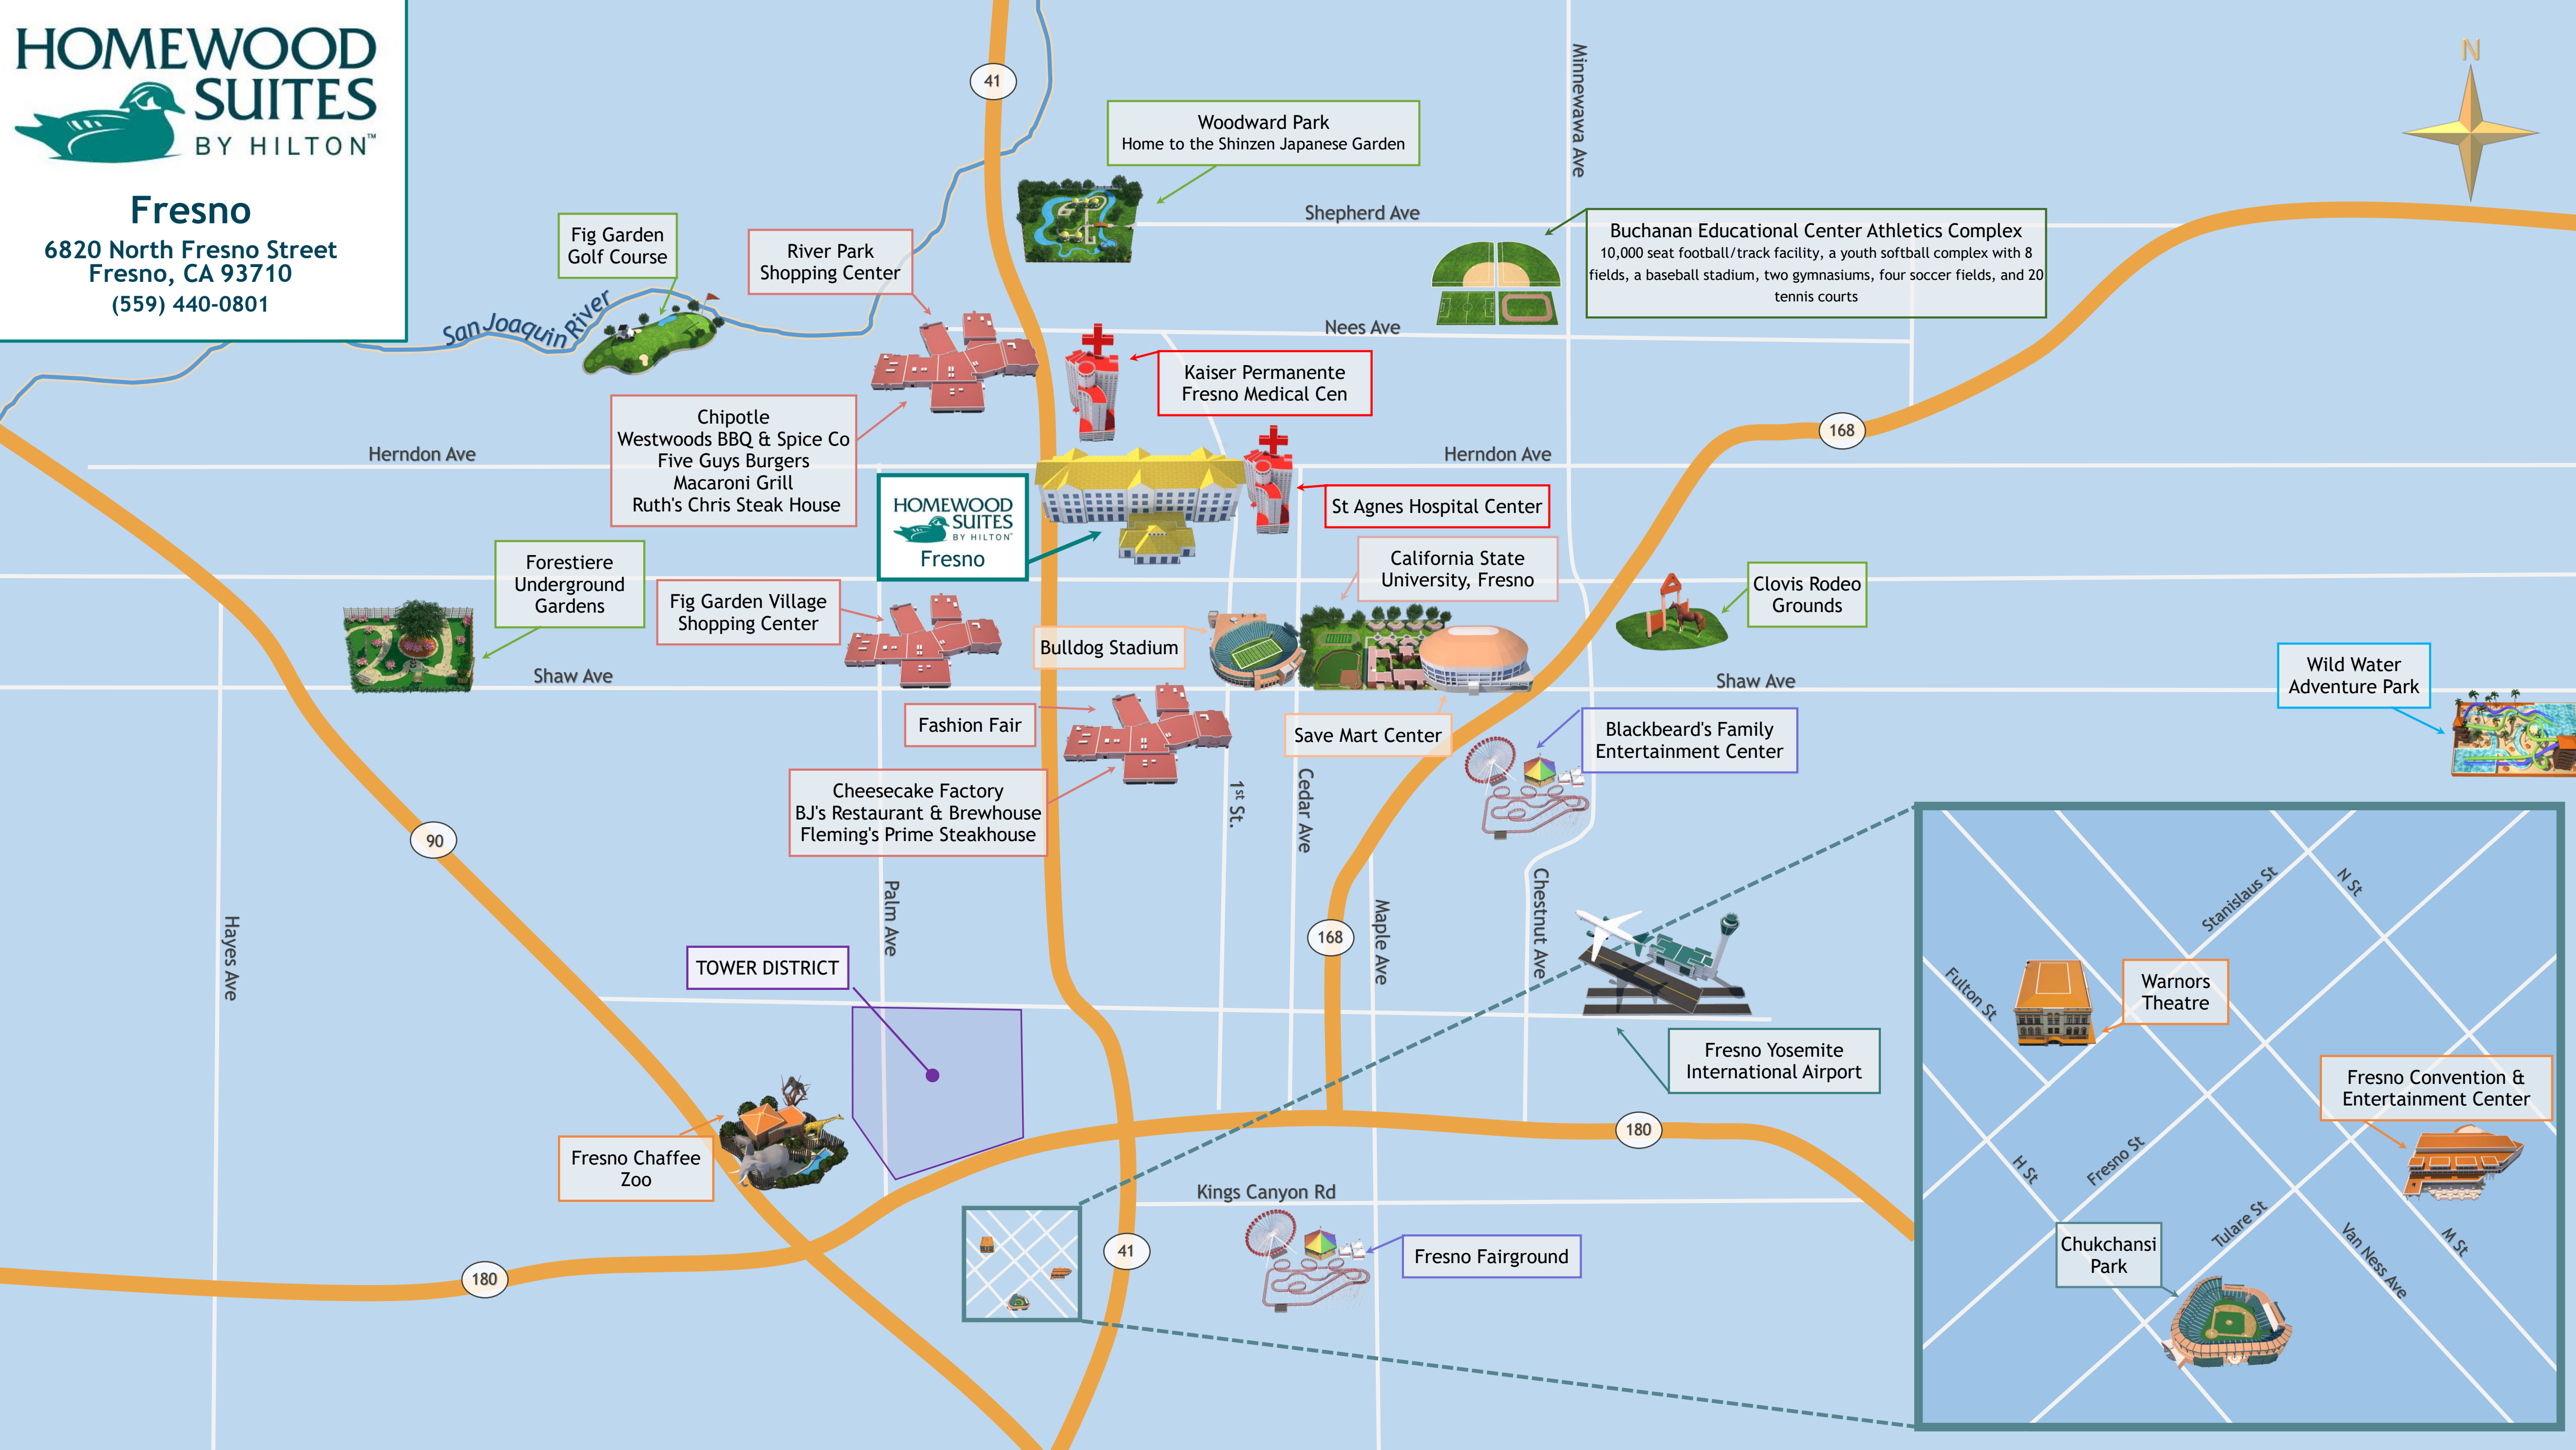

Fresno

6820 North Fresno Street
Fresno, CA 93710
(559) 440-0801

Woodward Park
Home to the Shinzen Japanese Garden

Buchanan Educational Center Athletics Complex
10,000 seat football/track facility, a youth softball complex with 8 fields, a baseball stadium, two gymnasiums, four soccer fields, and 20 tennis courts

Fig Garden Golf Course

River Park Shopping Center

Chipotle
Westwoods BBQ & Spice Co
Five Guys Burgers
Macaroni Grill
Ruth's Chris Steak House

Kaiser Permanente Fresno Medical Cen

St Agnes Hospital Center

Forestiere Underground Gardens

Cheesecake Factory
BJ's Restaurant & Brewhouse
Fleming's Prime Steakhouse

Fresno Yosemite International Airport

TOWER DISTRICT

Fresno Chaffee Zoo

Kings Canyon Rd

Fresno Fairground

Warnors Theatre

Fresno Convention & Entertainment Center

Chukchansi Park