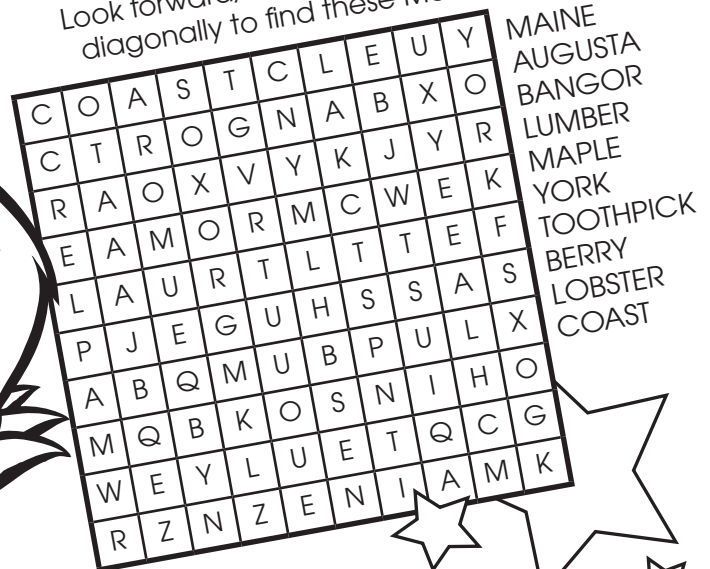

Lewis The Duck in Maine Quacktivity Page

Help Lewis find his way to the sawmill!

Picky people pick their picks. More wooden toothpicks are produced in Maine than in any other state.

I came, I sawed, I... The nation's first sawmill was established near York in 1623.

Lewis Look-ups

Look forward, backward, up, down and diagonally to find these Maine words.

What's the catch? About 40 million pounds (or 90 percent) of the nation's lobster supply is caught off the coast of Maine.

Q: Why do ducks fly south in the winter?

A: Because it's too far to walk.

Q: What side of the duck has the prettiest feathers?

A: The outside.