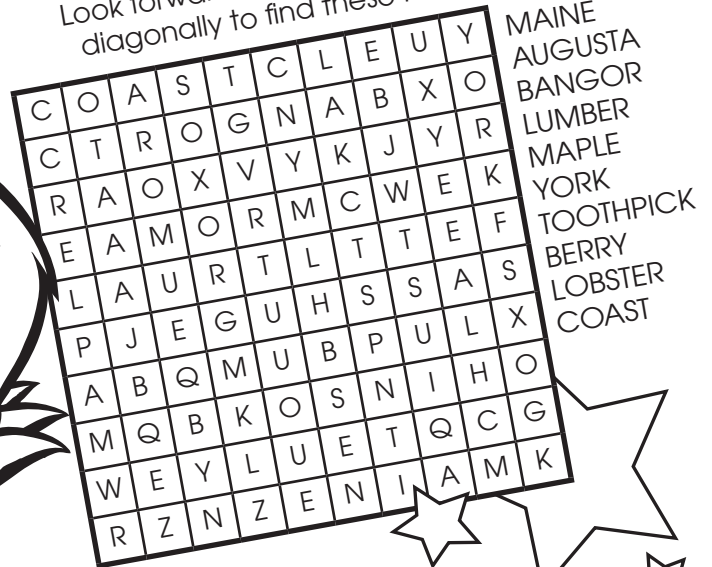

# Lewis The Duck in Maine Quacktivity Page

Help Lewis find his way to the sawmill!

**Picky People Pick Their Picks.** More wooden toothpicks are produced in Maine than in any other state.

**I Came, I Sawed, I...** The nation's first sawmill was established near York in 1623.

**What's the Catch?** About 40 million pounds (or 90 percent) of the nation's lobster supply is caught off the coast of Maine.

## Lewis Look-ups

Look forward, backward, up, down and diagonally to find these Maine words.

**Q:** Why do ducks fly south in the winter?

**A:** Because it's too far to walk.

**Q:** What side of the duck has the prettiest feathers?

**A:** The outside.